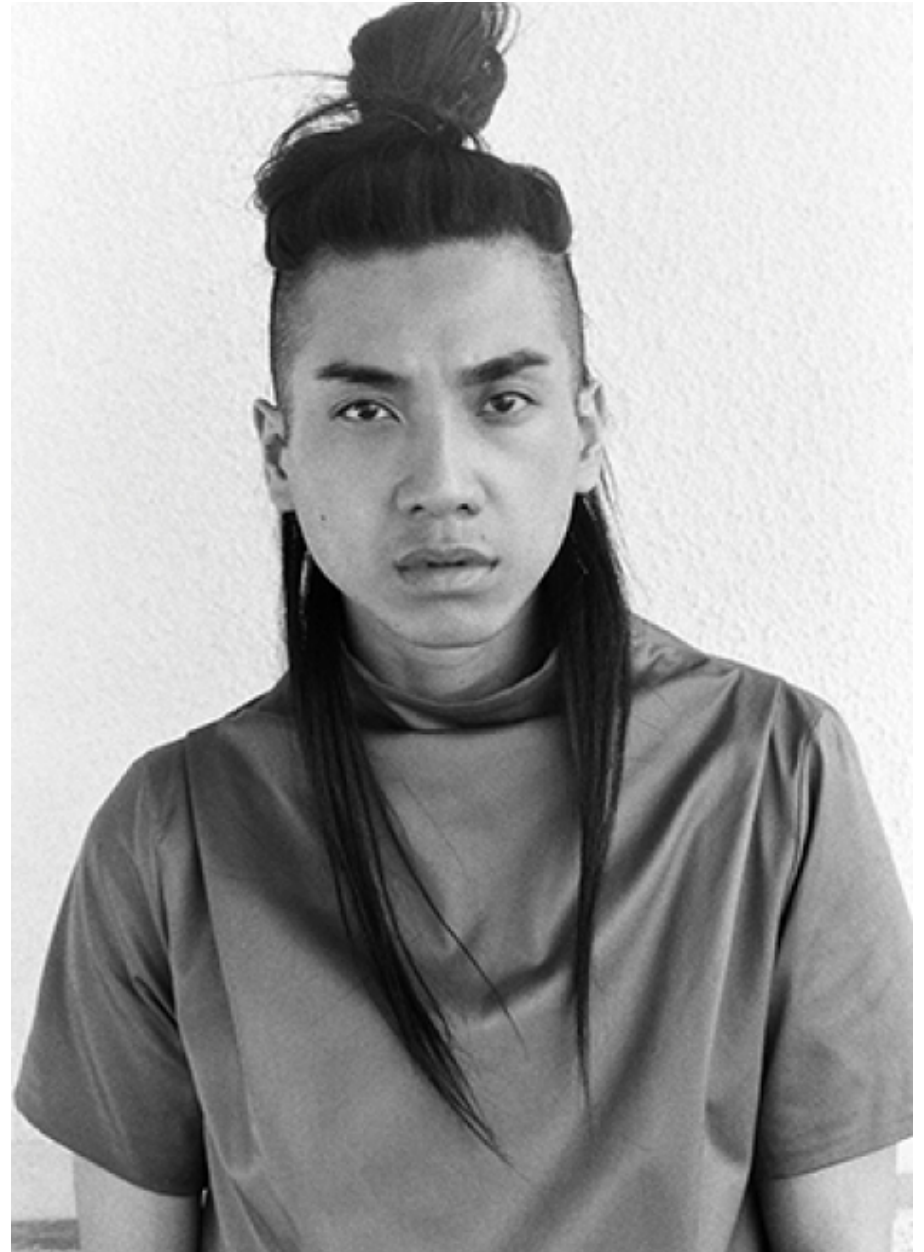

BYRDI

**VIVA**  
models

Height: 179 cm [5' 87"] | B/W/H: 84 72 90 [33" 28" 35"] | Size: 48 | Shoes: 42 | Hair: black | Eyes: brown

# BYRDI

Height: 179 cm [5' 87"] | B/W/H: 84 72 90 [33" 28" 35"] | Size: 48 | Shoes: 42 | Hair: black | Eyes: brown