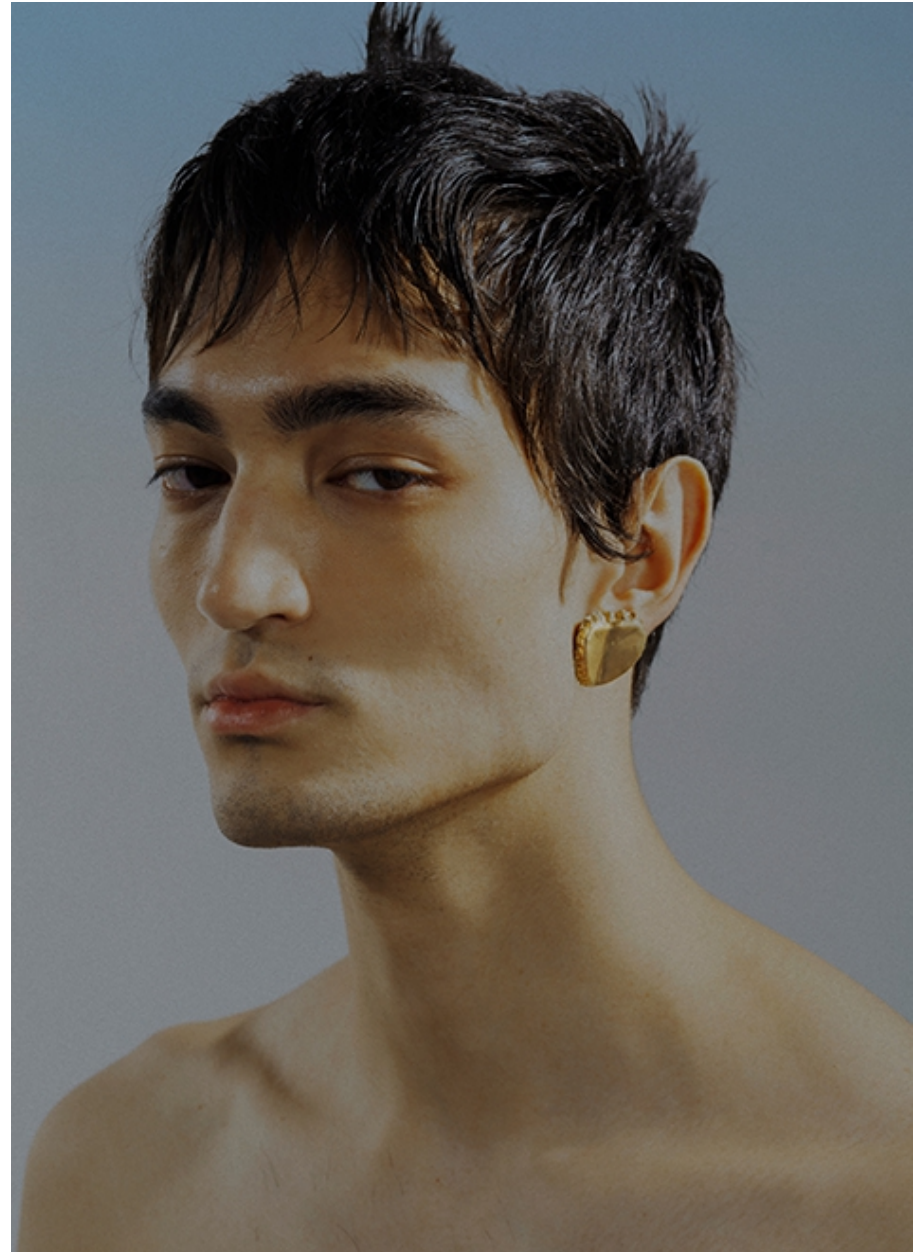

THIMOUR SEN

VIVA
models

Height: 189 cm [6' 2"] | B/W/H: 99 71 92 [39" 28" 36"] | Size: 50 | Shoes: 45 | Hair: black | Eyes: brown

THIMOUR SEN

Height: 189 cm [6' 2"] | B/W/H: 99 71 92 [39" 28" 36"] | Size: 50 | Shoes: 45 | Hair: black | Eyes: brown

THIMOUR SEN

Height: 189 cm [6' 2"] | B/W/H: 99 71 92 [39" 28" 36"] | Size: 50 | Shoes: 45 | Hair: black | Eyes: brown

THIMOUR SEN

ISSEY MIYAKE MEN

Height: 189 cm [6' 2"] | B/W/H: 99 71 92 [39" 28" 36"] | Size: 50 | Shoes: 45 | Hair: black | Eyes: brown

THIMOUR SEN

Height: 189 cm [6' 2"] | B/W/H: 99 71 92 [39" 28" 36"] | Size: 50 | Shoes: 45 | Hair: black | Eyes: brown

THIMOUR SEN

Height: 189 cm [6' 2"] | B/W/H: 99 71 92 [39" 28" 36"] | Size: 50 | Shoes: 45 | Hair: black | Eyes: brown