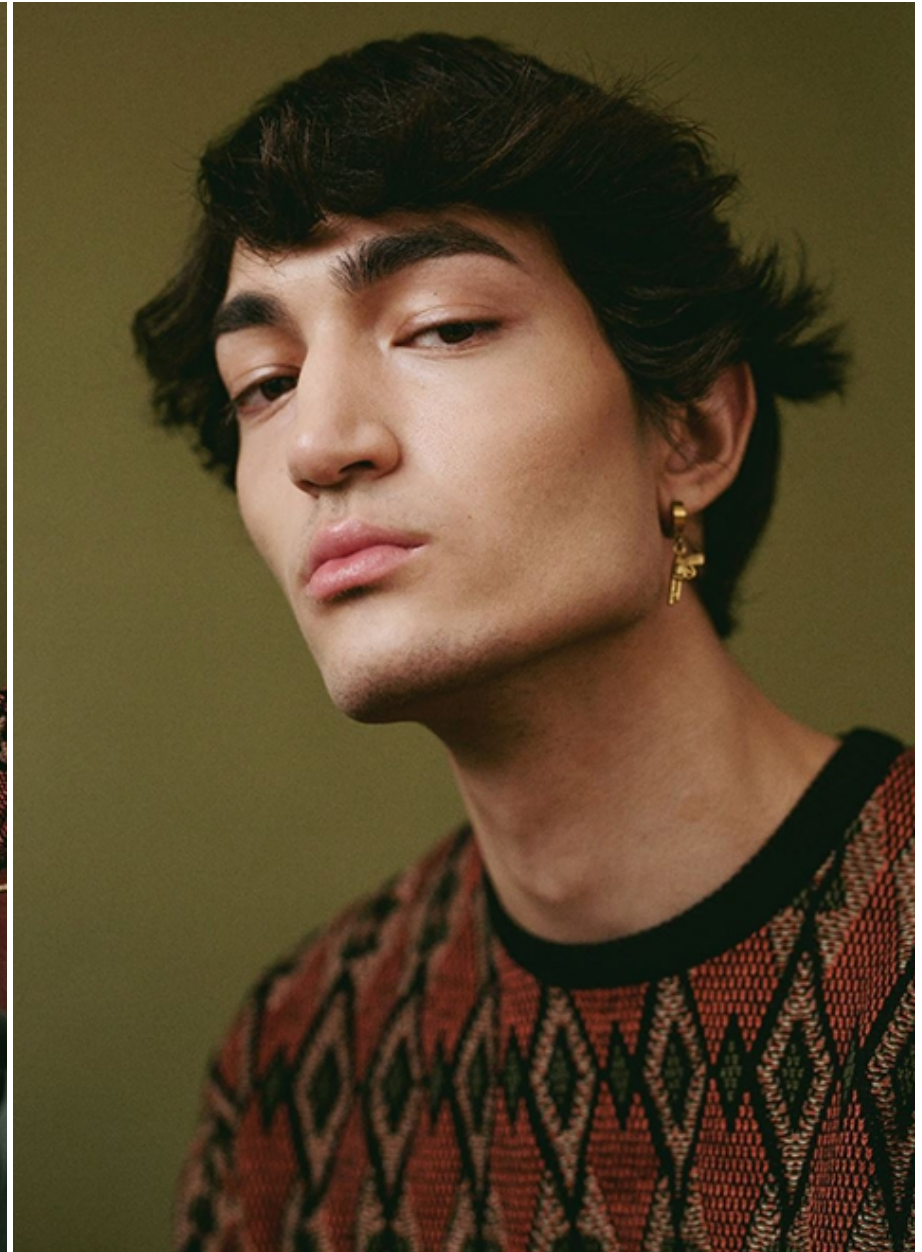

THIMOUR SEN

Height: 189 cm [6' 2"] | B/W/H: 99 71 92 [39" 28" 36"] | Size: 50 | Shoes: 45 | Hair: black | Eyes: brown