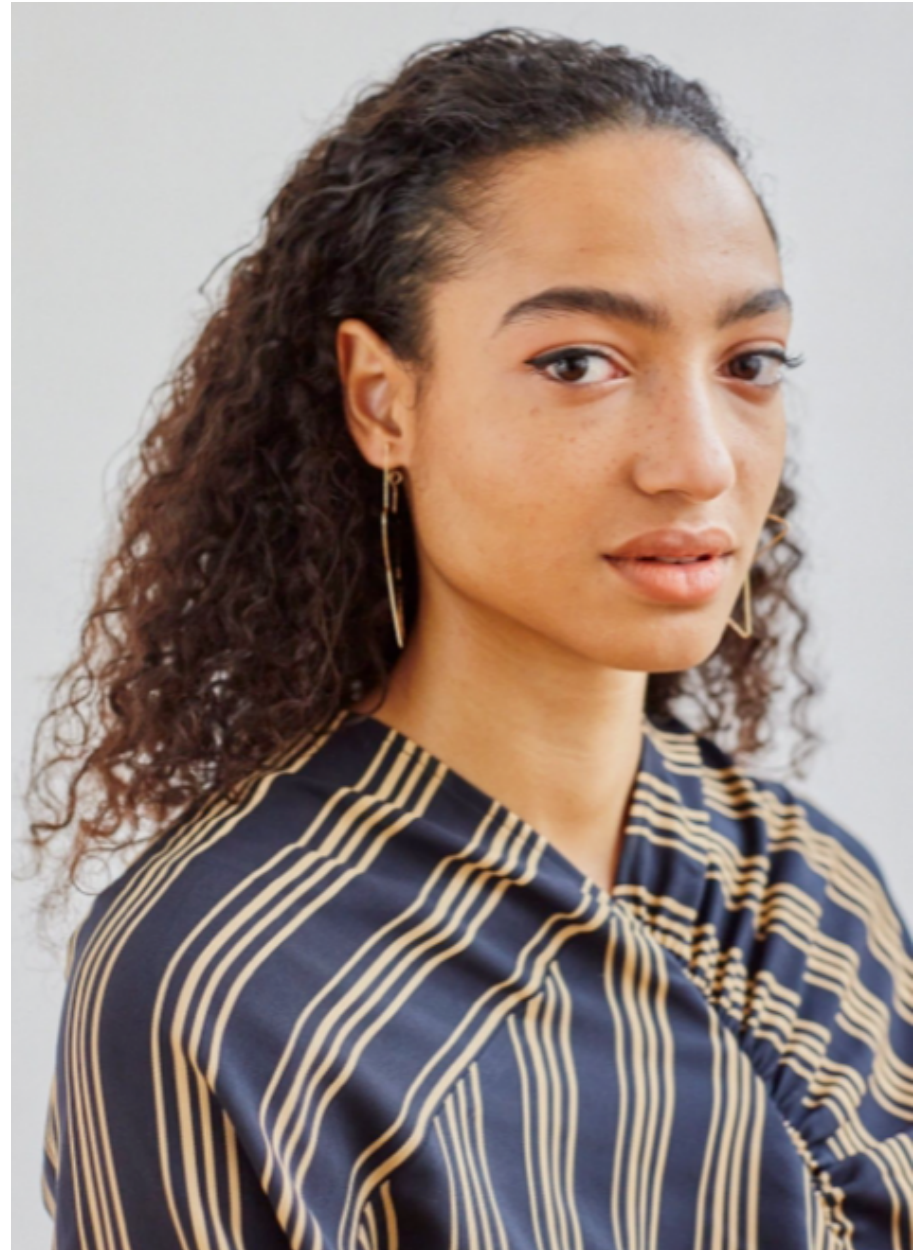

MAGAAJYIA S

VIVA
models

Height: 172 cm [5' 64"] | B/W/H: 85 64 90 [33" 25" 35"] | Size: 36 | Shoes: 39 | Hair: black | Eyes: brown

MAGAAJYIA S

Height: 172 cm [5' 64"] | B/W/H: 85 64 90 [33" 25" 35"] | Size: 36 | Shoes: 39 | Hair: black | Eyes: brown

MAGAAJYIA S

Height: 172 cm [5' 64"] | B/W/H: 85 64 90 [33" 25" 35"] | Size: 36 | Shoes: 39 | Hair: black | Eyes: brown

MAGAAJYIA S

Height: 172 cm [5' 64"] | B/W/H: 85 64 90 [33" 25" 35"] | Size: 36 | Shoes: 39 | Hair: black | Eyes: brown