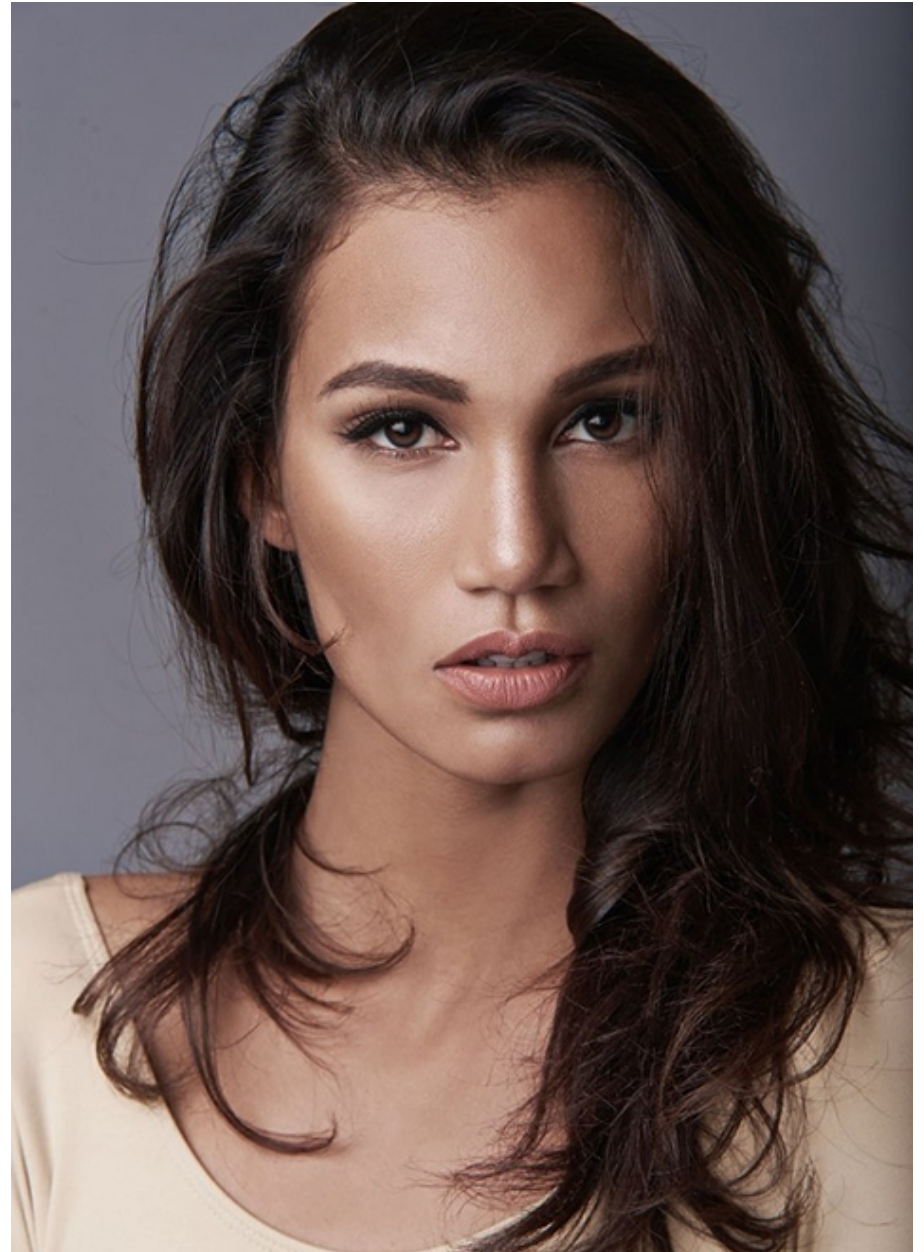

CHANTAL KAMMERMANN

VIVA
m o d e l s

Height: 180 cm [5' 91"] | B/W/H: 86 63 93 [34" 25" 37"] | Size: 36 | Shoes: 41 | Hair: brown | Eyes: brown

CHANTAL KAMMERMANN

Height: 180 cm [5' 91"] | B/W/H: 86 63 93 [34" 25" 37"] | Size: 36 | Shoes: 41 | Hair: brown | Eyes: brown

CHANTAL KAMMERMANN

Height: 180 cm [5' 91"] | B/W/H: 86 63 93 [34" 25" 37"] | Size: 36 | Shoes: 41 | Hair: brown | Eyes: brown

CHANTAL KAMMERMANN

Height: 180 cm [5' 91"] | B/W/H: 86 63 93 [34" 25" 37"] | Size: 36 | Shoes: 41 | Hair: brown | Eyes: brown