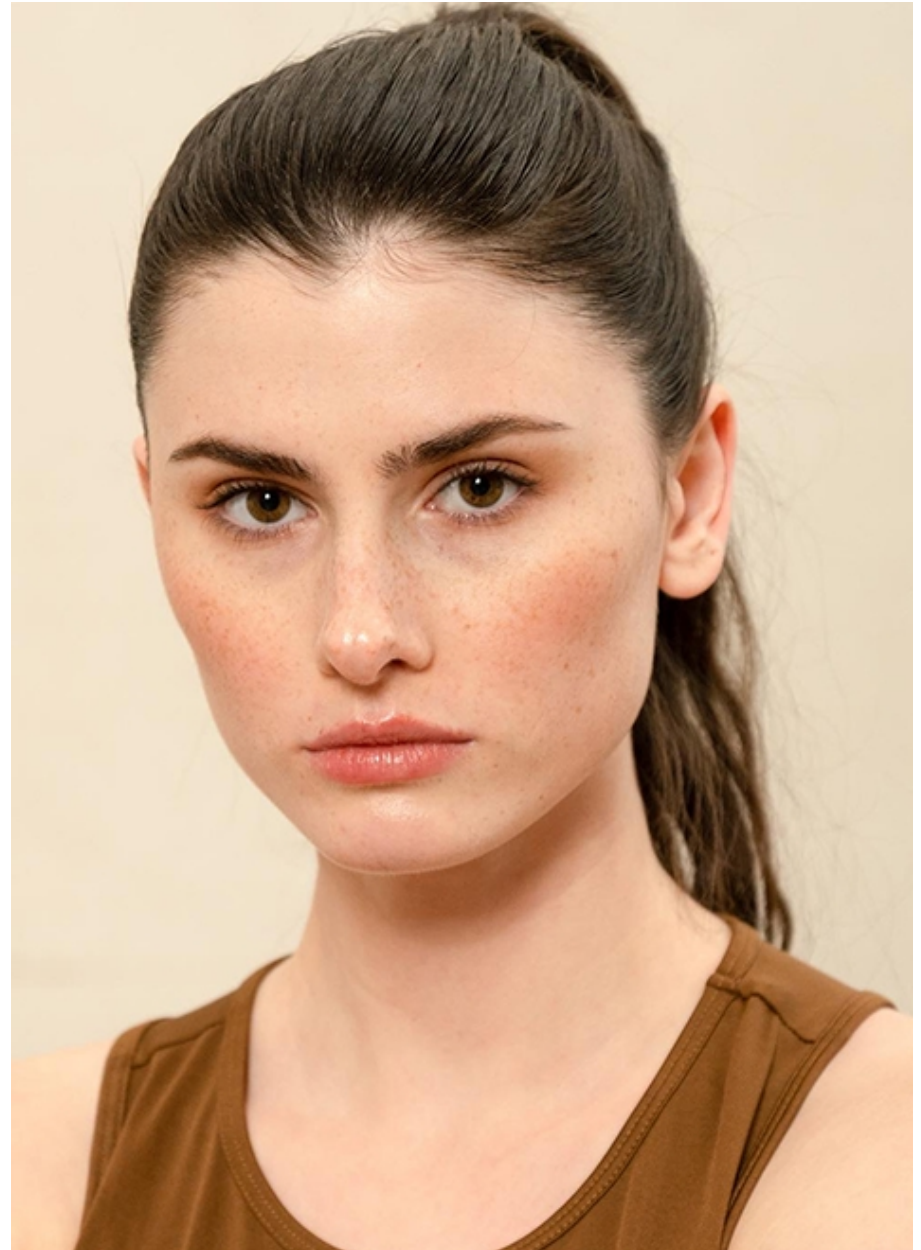

POLLY SICHLER

VIVA
m o d e l s

Height: 167 cm [5' 48"] | B/W/H: 84 65 86 [33" 26" 34"] | Size: 32/34 | Shoes: 37 | Hair: brown | Eyes: green-brown

POLLY SICHLER

Height: 167 cm [5' 48"] | B/W/H: 84 65 86 [33" 26" 34"] | Size: 32/34 | Shoes: 37 | Hair: brown | Eyes: green-brown

POLLY SICHLER

Height: 167 cm [5' 48"] | B/W/H: 84 65 86 [33" 26" 34"] | Size: 32/34 | Shoes: 37 | Hair: brown | Eyes: green-brown

POLLY SICHLER

Height: 167 cm [5' 48"] | B/W/H: 84 65 86 [33" 26" 34"] | Size: 32/34 | Shoes: 37 | Hair: brown | Eyes: green-brown