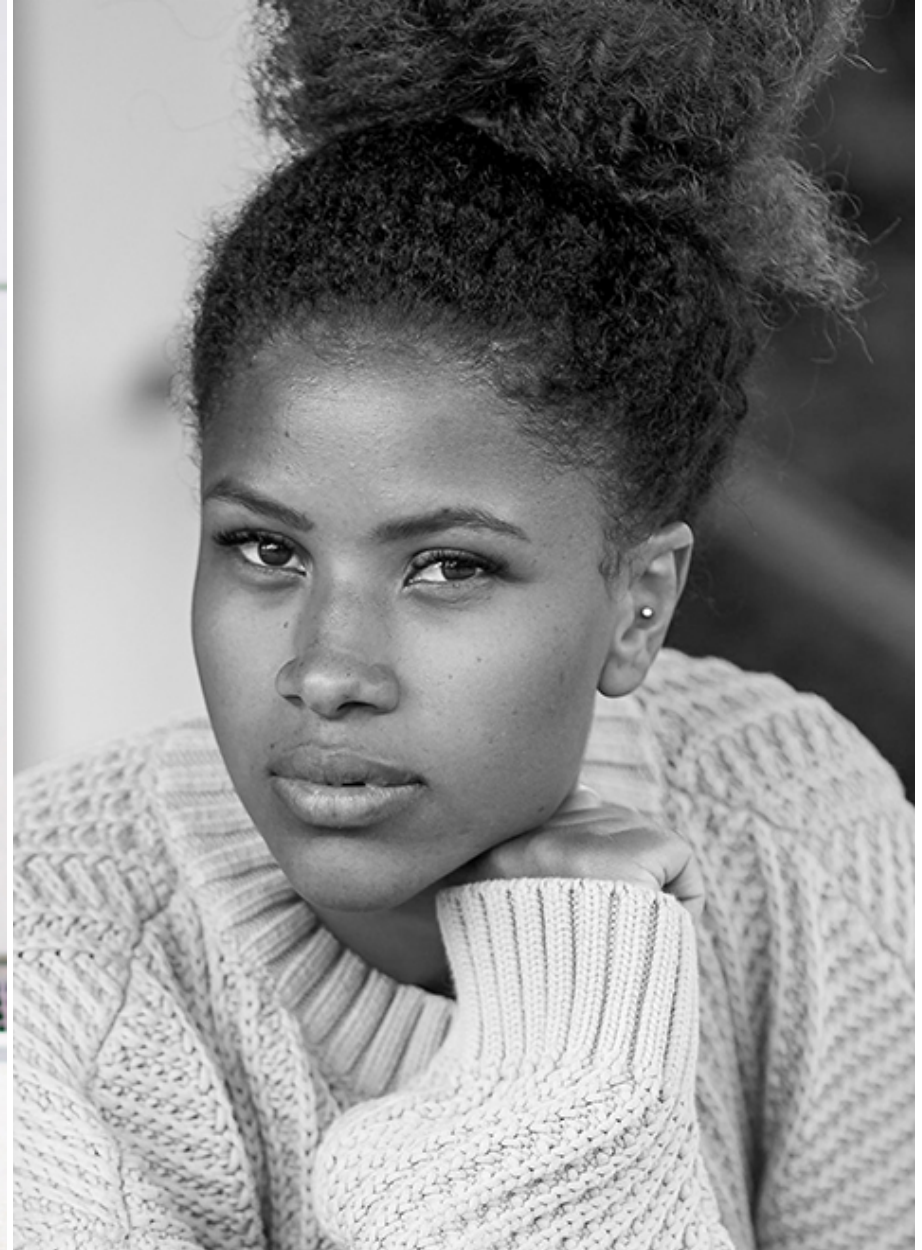

ELIANA

VIVA  
models

Height: 172 cm [5' 64"] | B/W/H: 90 74 93 [35" 29" 37"] | Size: 38 | Shoes: 38 | Hair: brown | Eyes: brown

# ELIANA

Height: 172 cm [5' 64"] | B/W/H: 90 74 93 [35" 29" 37"] | Size: 38 | Shoes: 38 | Hair: brown | Eyes: brown