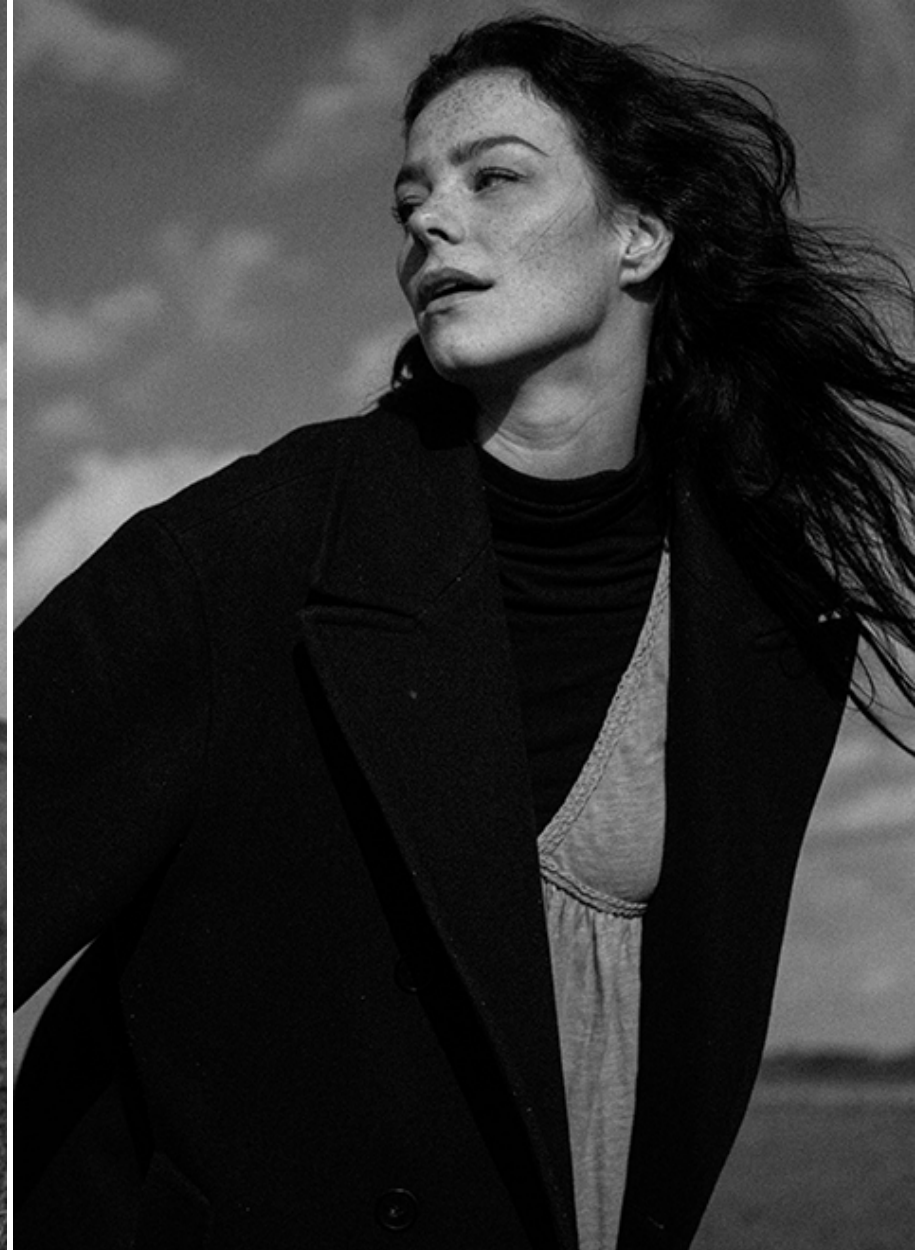

EMILIA S

VIVA
models

Height: 169 cm [5' 54"] | B/W/H: 85 69 95 [33" 27" 37"] | Size: 36 | Shoes: 38 | Hair: black | Eyes: blue

EMILIA S

Height: 169 cm [5' 54"] | B/W/H: 85 69 95 [33" 27" 37"] | Size: 36 | Shoes: 38 | Hair: black | Eyes: blue

EMILIA S

Height: 169 cm [5' 54"] | B/W/H: 85 69 95 [33" 27" 37"] | Size: 36 | Shoes: 38 | Hair: black | Eyes: blue

EMILIA S

Height: 169 cm [5' 54"] | B/W/H: 85 69 95 [33" 27" 37"] | Size: 36 | Shoes: 38 | Hair: black | Eyes: blue