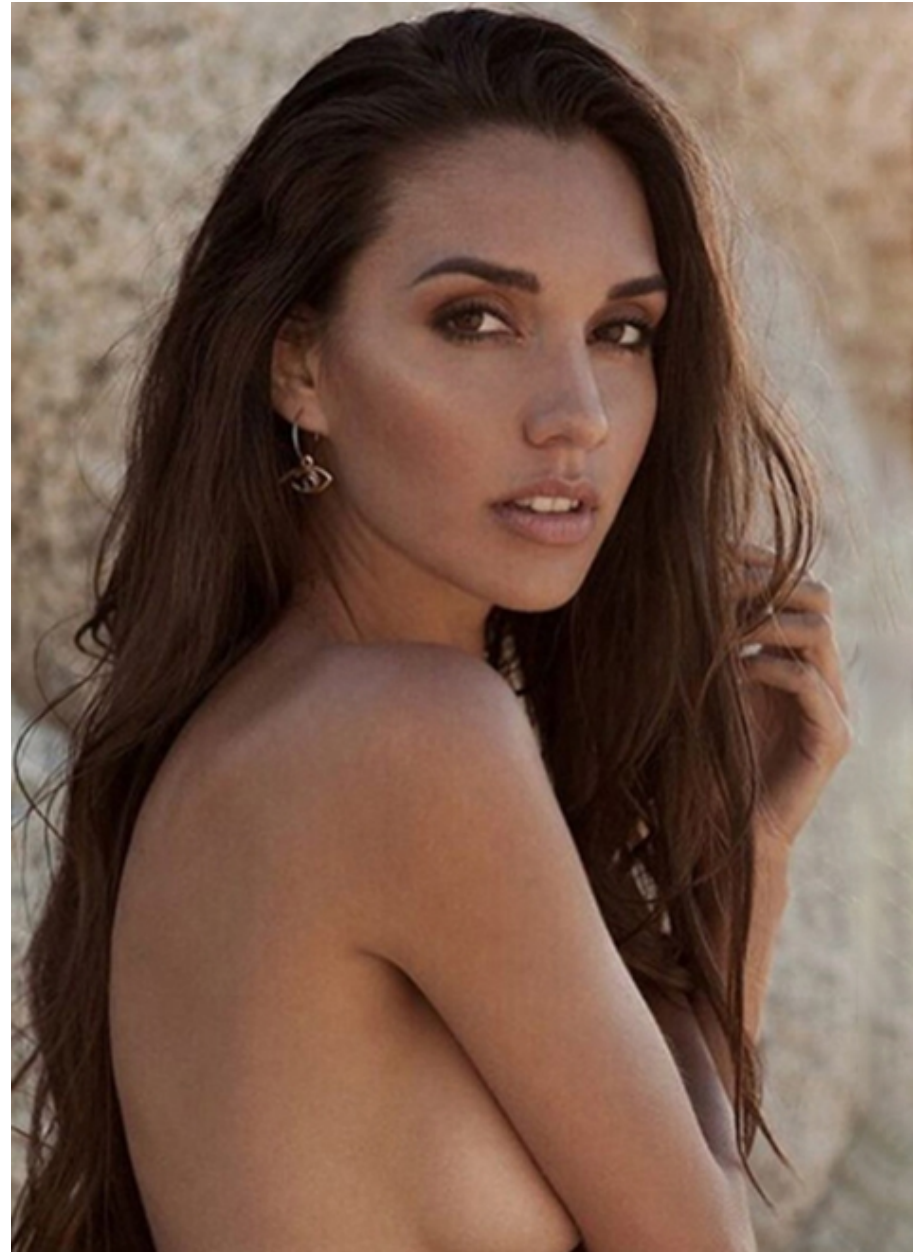

# DORA MOLINA

**VIVA**  
models

Height: 172 cm [5' 64"] | B/W/H: 84 60 88 [33" 24" 35"] | Size: 34/36 | Shoes: 38 | Hair: brown | Eyes: brown

# DORA MOLINA

Height: 172 cm [5' 64"] | B/W/H: 84 60 88 [33" 24" 35"] | Size: 34/36 | Shoes: 38 | Hair: brown | Eyes: brown