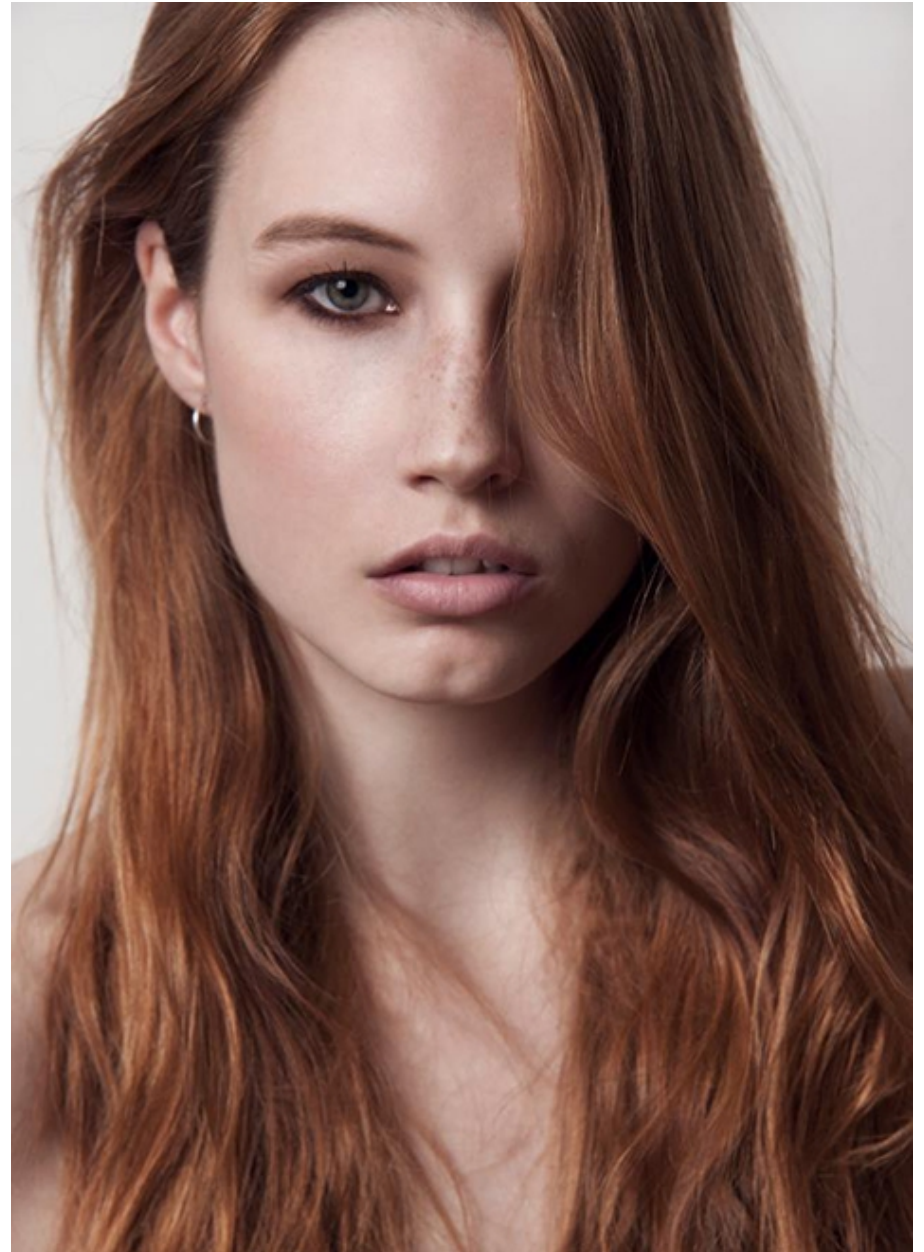

TOWE CARLSSON

VIVA
m o d e l s

Height: 176 cm [5' 77"] | B/W/H: 85 59 88 [33" 23" 35"] | Size: 34 | Shoes: 40 | Hair: red | Eyes: green

TOWE CARLSSON

Height: 176 cm [5' 77"] | B/W/H: 85 59 88 [33" 23" 35"] | Size: 34 | Shoes: 40 | Hair: red | Eyes: green

TOWE CARLSSON

Height: 176 cm [5' 77"] | B/W/H: 85 59 88 [33" 23" 35"] | Size: 34 | Shoes: 40 | Hair: red | Eyes: green

TOWE CARLSSON

Height: 176 cm [5' 77"] | B/W/H: 85 59 88 [33" 23" 35"] | Size: 34 | Shoes: 40 | Hair: red | Eyes: green