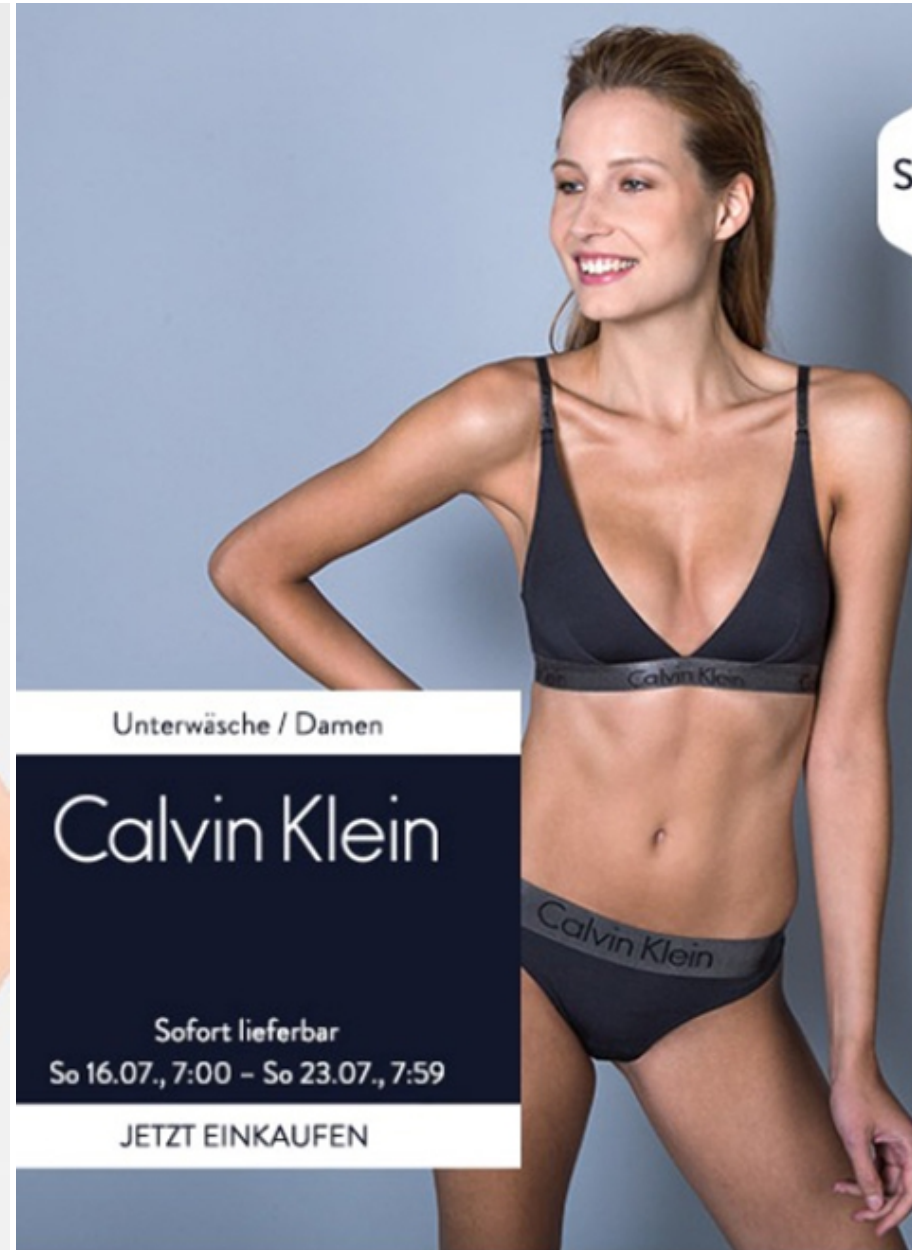

TOWE CARLSSON

Height: 176 cm [5' 77"] | B/W/H: 85 59 88 [33" 23" 35"] | Size: 34 | Shoes: 40 | Hair: red | Eyes: green