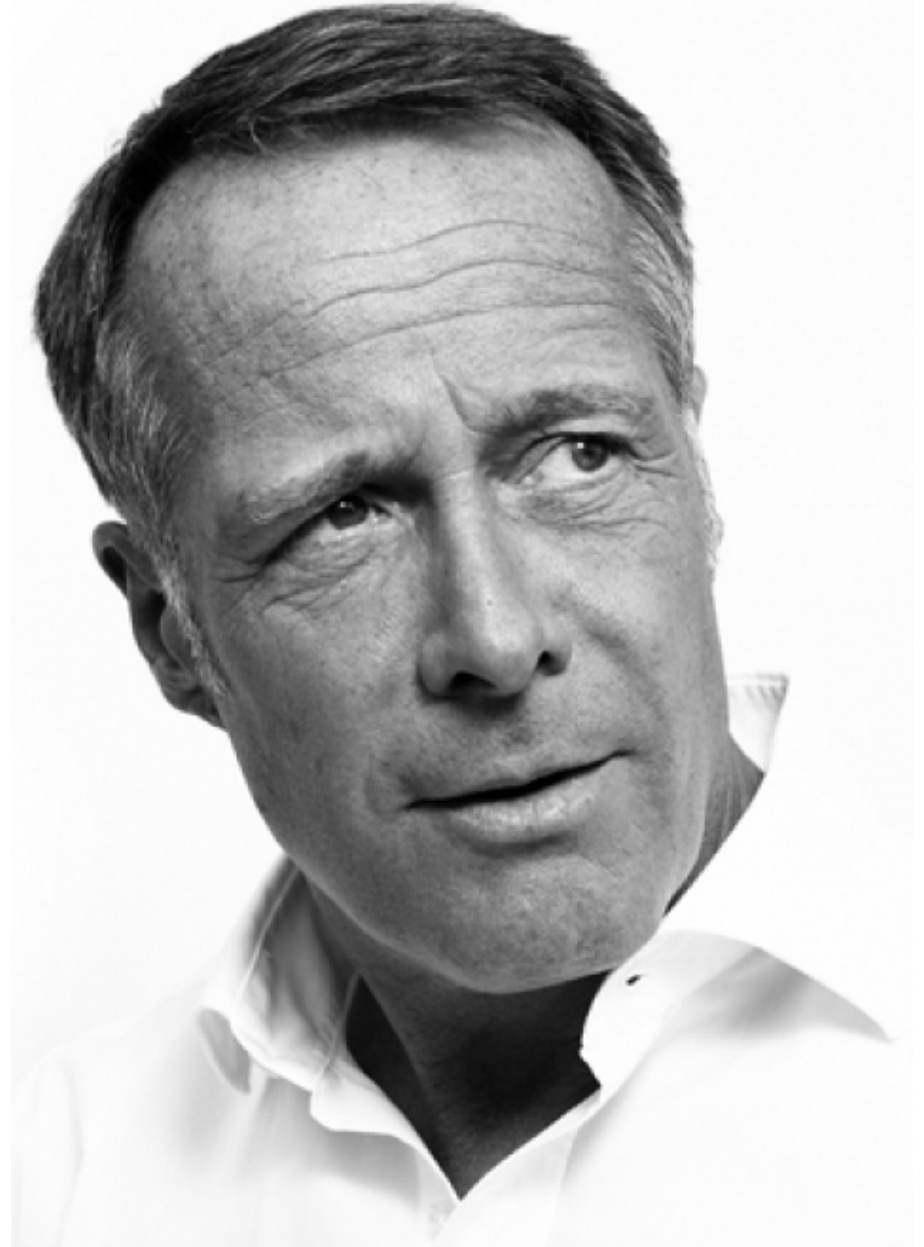

# BURKHARD HEYL

**VIVA**  
m o d e l s

Height: 180 cm [5' 91"] | B/W/H: 108 109 107 [43" 43" 42"] | Size: 50/52 | Shoes: 43 | Hair: Salt 'n Pepper | Eyes: brown

# BURKHARD HEYL

Height: 180 cm [5' 91"] | B/W/H: 108 109 107 [43" 43" 42"] | Size: 50/52 | Shoes: 43 | Hair: Salt 'n Pepper | Eyes: brown