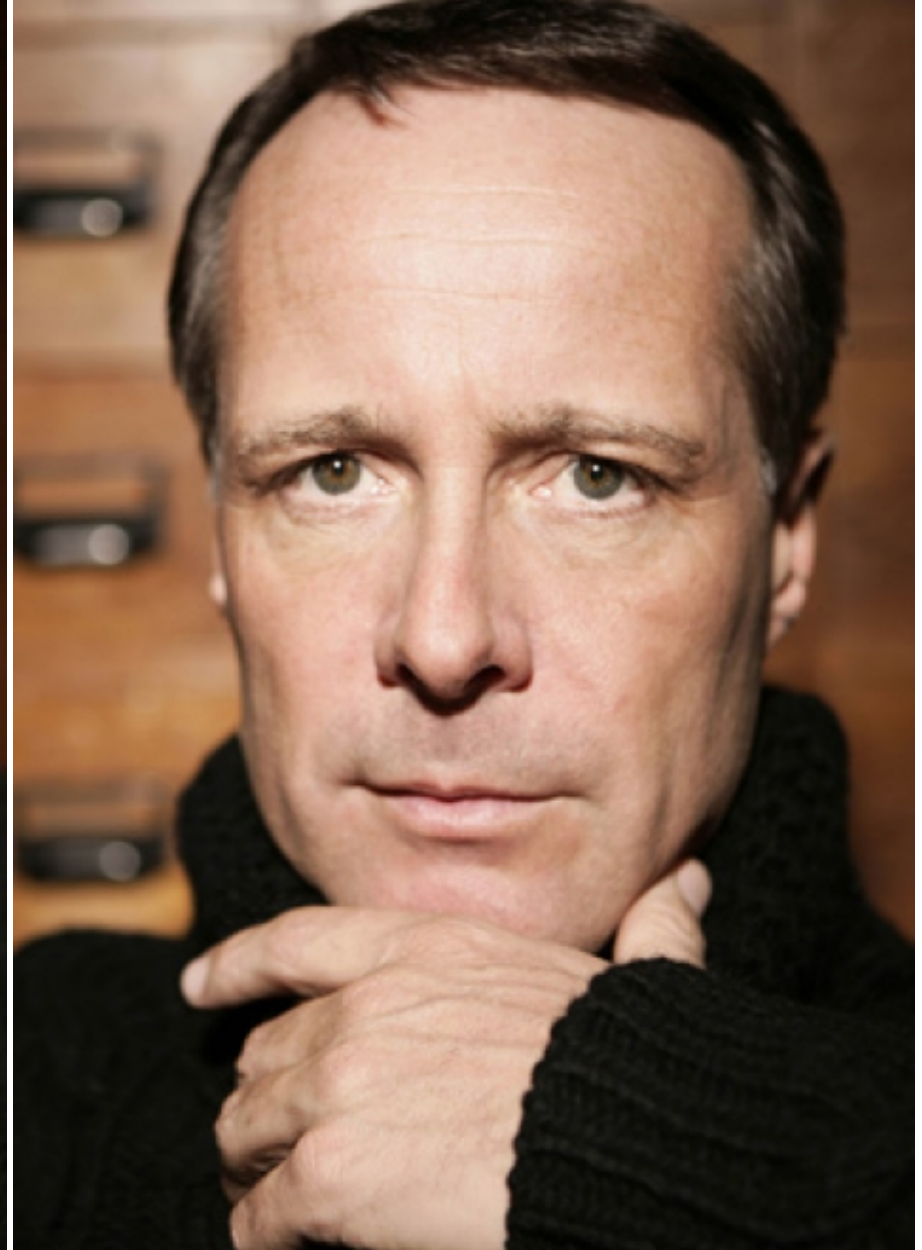

BURKHARD HEYL

Height: 180 cm [5' 91"] | B/W/H: 108 109 107 [43" 43" 42"] | Size: 50/52 | Shoes: 43 | Hair: Salt 'n Pepper | Eyes: brown