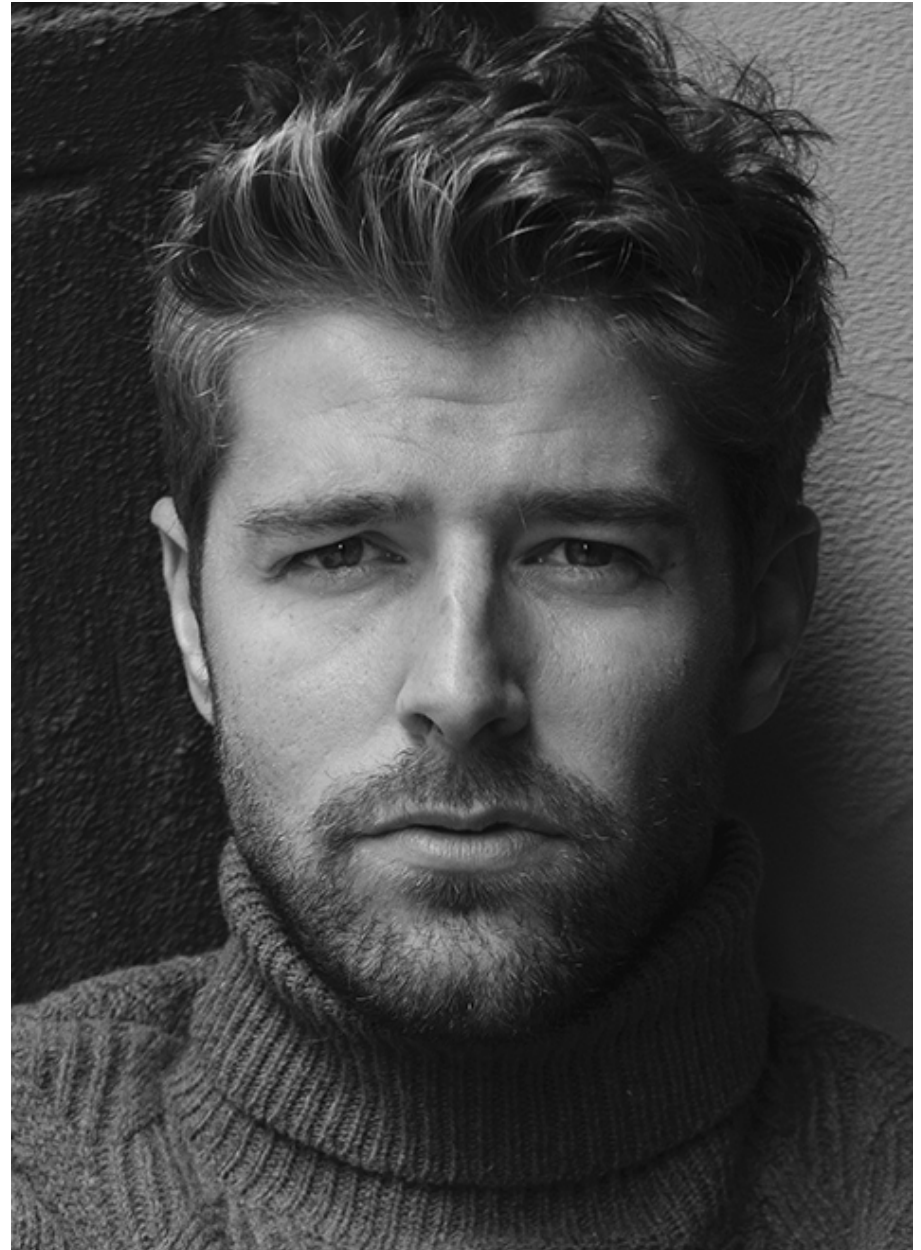

# TUUR ROELS

VIVA  
models

Height: 184 cm [6' 04"] | B/W/H: 100 83 104 [39" 33" 41"] | Size: 52 | Shoes: 45 | Hair: blond | Eyes: blue-grey

# TUUR ROELS

Height: 184 cm [6' 04"] | B/W/H: 100 83 104 [39" 33" 41"] | Size: 52 | Shoes: 45 | Hair: blond | Eyes: blue-grey