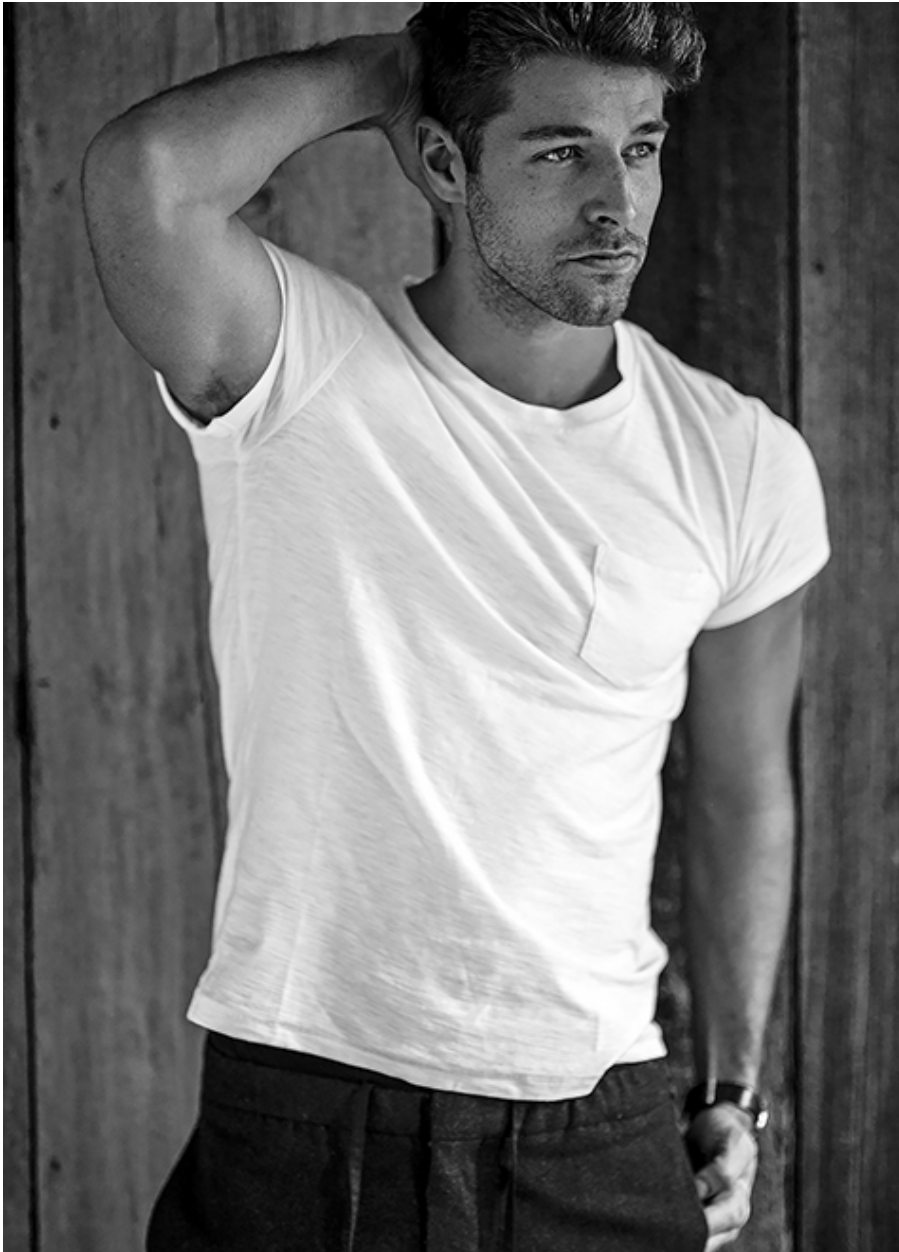

# TUUR ROELS

VIVA  
models

Height: 184 cm [6' 04"] | B/W/H: 100 83 104 [39" 33" 41"] | Size: 52 | Shoes: 45 | Hair: blond | Eyes: blue-grey

# TUUR ROELS

Height: 184 cm [6' 04"] | B/W/H: 100 83 104 [39" 33" 41"] | Size: 52 | Shoes: 45 | Hair: blond | Eyes: blue-grey