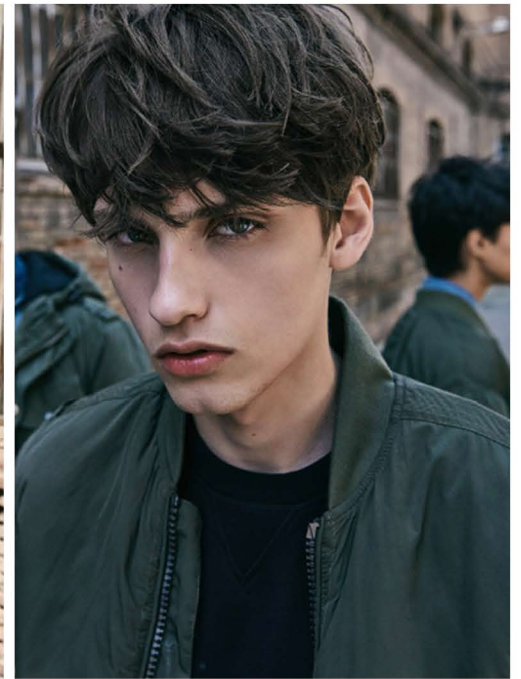

Khaki, camouflage,  
denim: just add attitude.

EMIL L

VIVA

HEIGHT 184  
BUST 92  
WAIST 70  
HIPS 93

SIZE 46  
SHOES 42  
HAIR BROWN  
EYES GREEN

VIVA

VIVA ServiceAgentur GmbH  
Xantener Straße 20, 10707 Berlin  
+49 30 240 89 80  
office@viva-models.com  
www.vivamodels.com