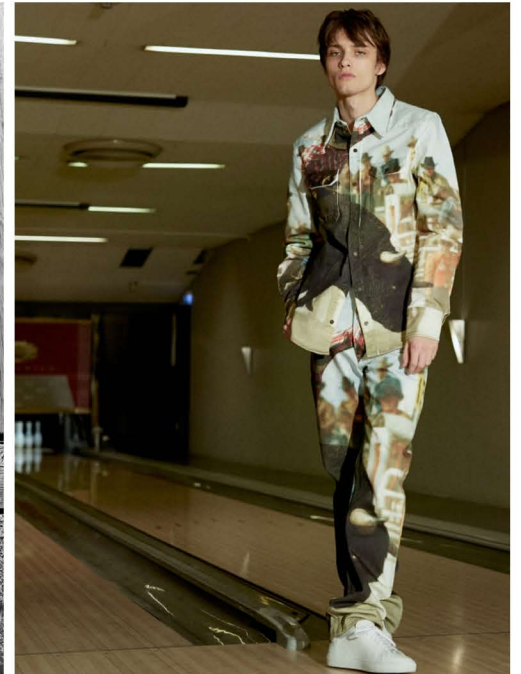

Khaki, camouflage,  
denim: just add attitude.

EMIL L

VIVA

HEIGHT 184  
BUST 92  
WAIST 70  
HIPS 93

SIZE 46  
SHOES 42  
HAIR BROWN  
EYES GREEN

VIVA

VIVA ServiceAgentur GmbH  
Xantener Straße 20, 10707 Berlin  
+49 30 240 89 80  
office@viva-models.com  
www.vivamodels.com